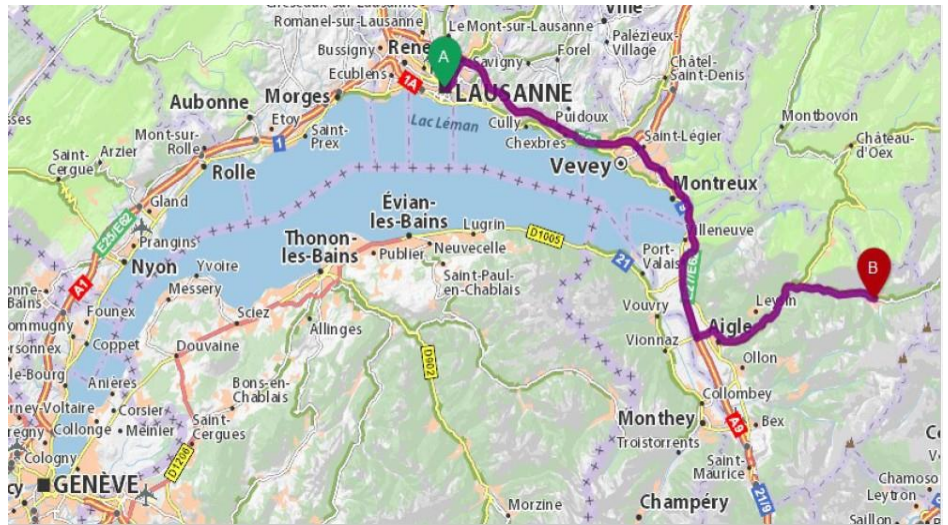

# CHALET LES BOSQUETS AUX DIABLERETS

## access

adresse:

8, ch. des Bosquets

CH-1865 Les Diablerets

<http://www.lesbosquets.ch>

Situation géographique

## BY CAR

Exit the motorway at AIGLE (motorway A9-E27)

Take the direction Les Mosses, then Les Diablerets

✓ At the village entrance, turn left at the blue sign on the photo

Some parking places are available in front of the chalet, otherwise use the car parking visible on the photo (see pick-up)